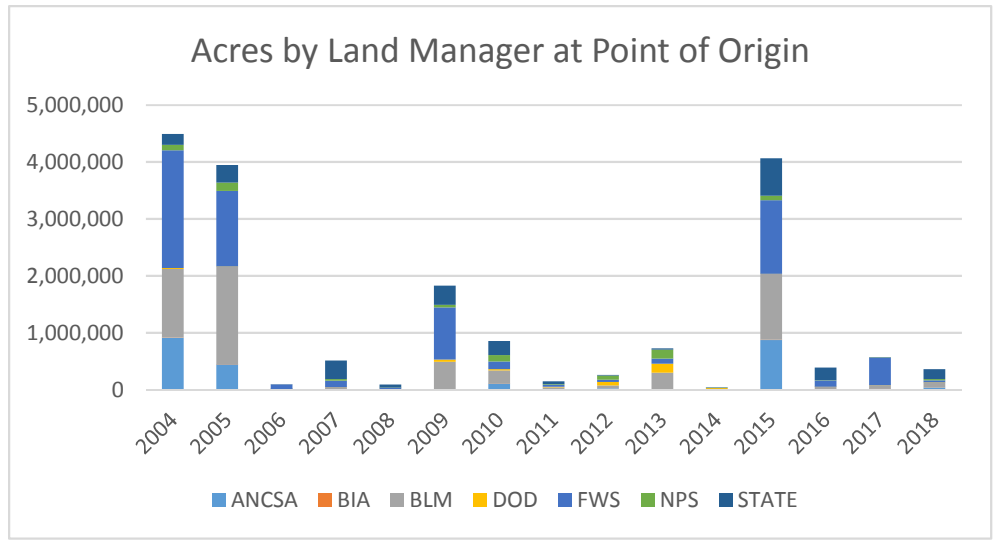

BLM Alaska Fire Service - The Past 15 Years

Acres Protected by Land Manager

ANCSA	23,577,576	12%	BIA	514,727	0%	BLM	58,409,573	31%	DOD	1,606,865	1%	NPS	26,163,254	14%
OTHER FED	827	0%	PRIVATE	55,485	0%	STATE	34,617,104	18%	USFWS	46,139,307	24%			