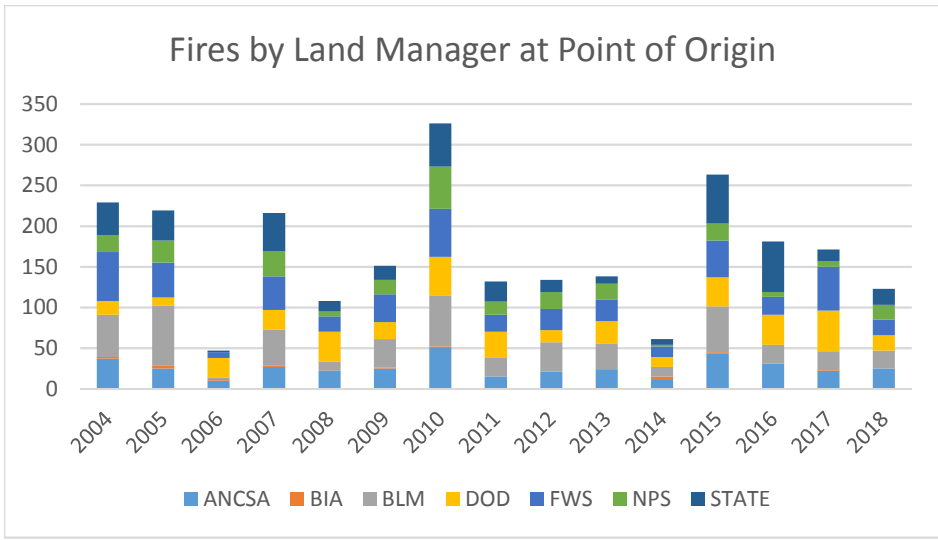

BLM Alaska Fire Service - The Past 15 Years

Acres Protected by Land Manager

ANCSA	23,577,576	12%	BIA	514,727	0%	BLM	58,409,573	31%	DOD	1,606,865	1%	NPS	26,163,254	14%
OTHER FED	827	0%	PRIVATE	55,485	0%	STATE	34,617,104	18%	USFWS	46,139,307	24%			